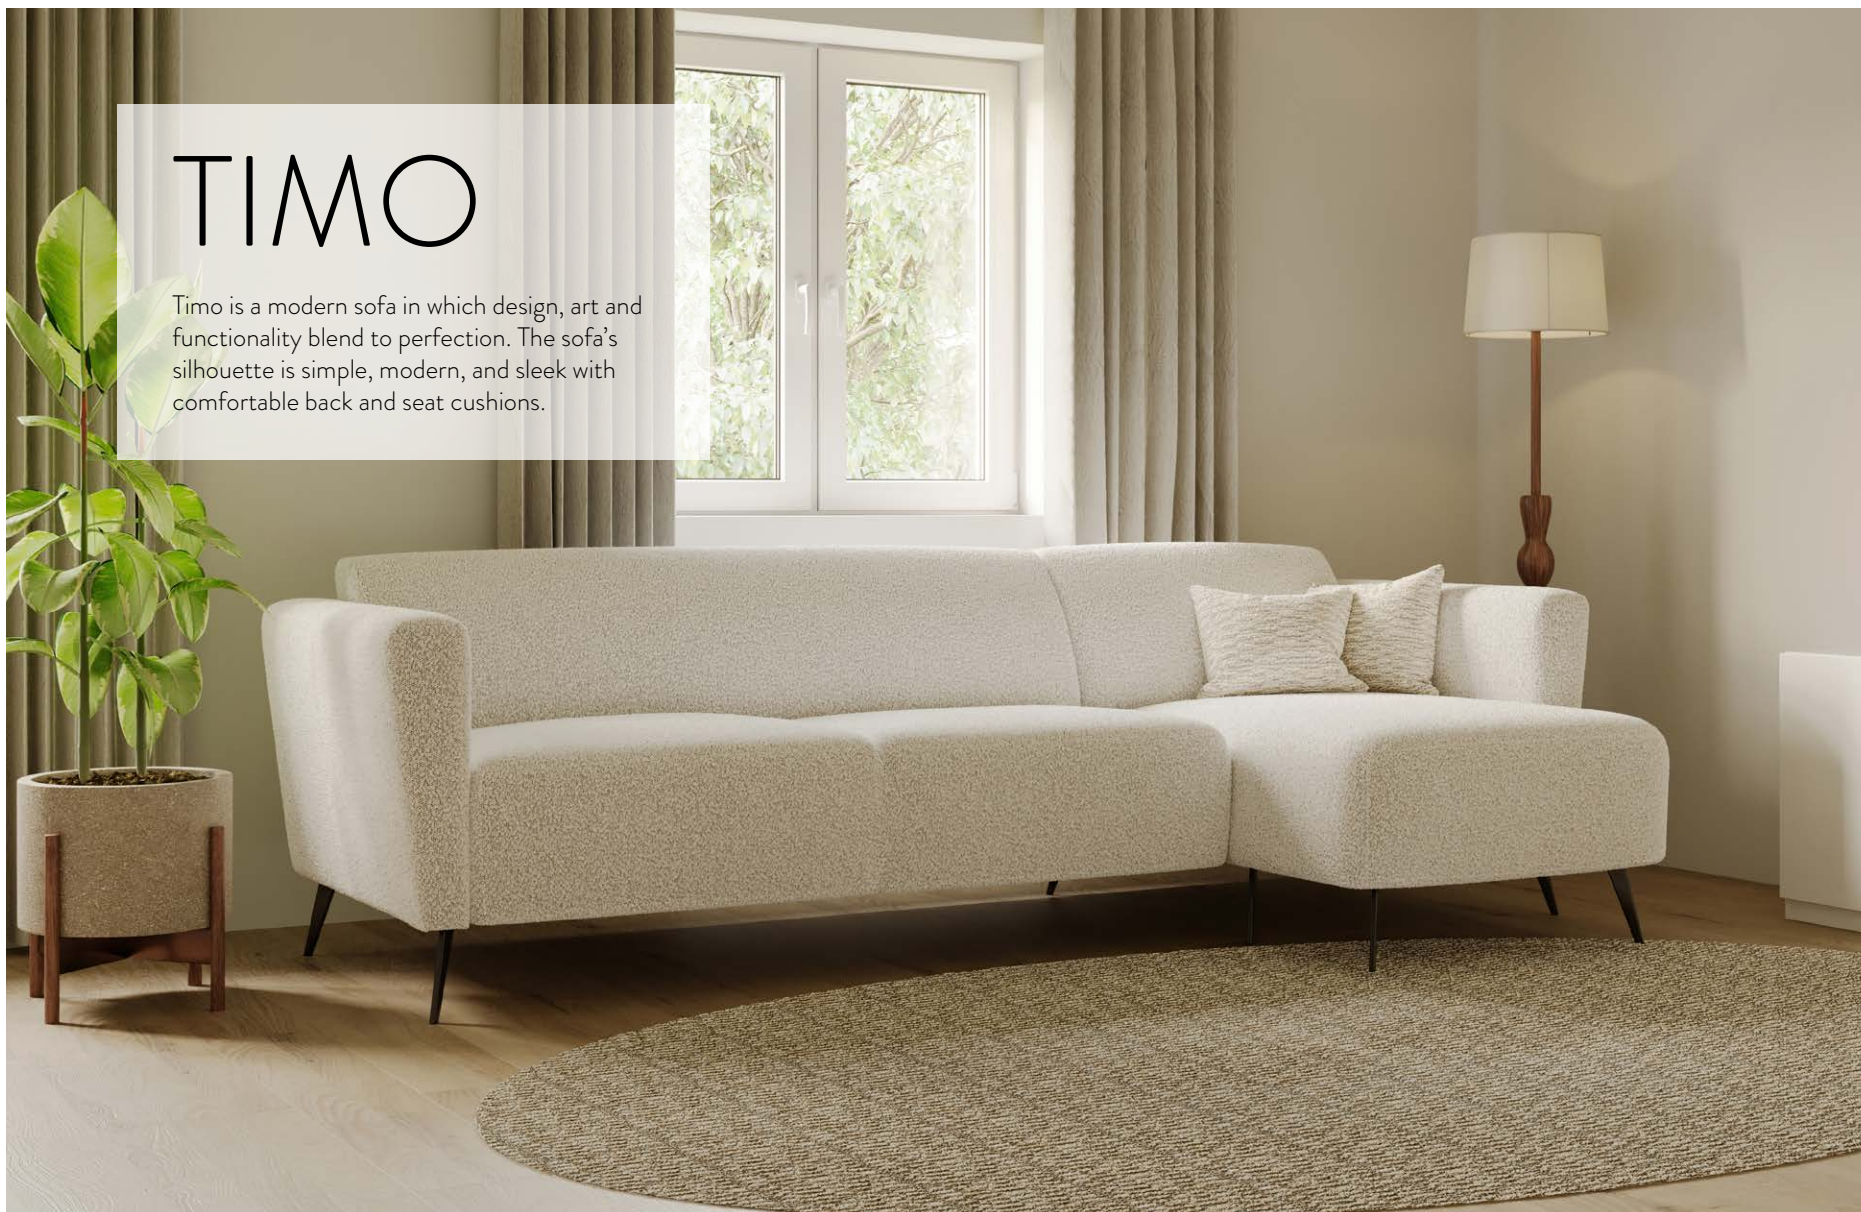

TIMO

Timo is a modern sofa in which design, art and functionality blend to perfection. The sofa's silhouette is simple, modern, and sleek with comfortable back and seat cushions.

SOFAS FOR EVERY HOME

2,5 seater + chaiselongue

2,5 seater

2,5 seater with 1 arm (L)
Art. No.: 17653
H82 x D91 x W178cm

2,5 seater with 1 arm (R)
Art. No.: 17654
H82 x D91 x W178cm

2,5 seater
Art. No.:
H82 x D91 x W195cm

3 seater without arms
Art. No.: 17790
H82 x D91 x W187cm

Open corner part round (L)
Art. No.: 17791
H82 x D213 x W94cm

Open corner part round (R)
Art. No.: 17792
H82 x D213 x W94cm

Fabric

Modular

Arm - 18cm

27254
Metal black
H-170

TIMO