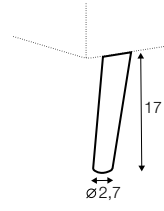

no. 154B
wood
armchair:
154A front,
154B back