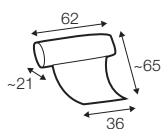

accessories

---

headrest L-62