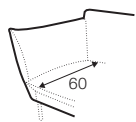

## COVERS

All drawings shown height with leg no. 145A H-20.

armchair

footstool 80x58

2 seater

3 seater

set 1 right / or left

2 seater left / or right

+ chaiselongue right / or left

set 2 right / or left

3 seater left / or right

+ chaiselongue wide right / or left

set 3

3 seater left + corner 90° + 3 seater right

set 4 right / or left

3 seater left / or right + corner 90° + 2 seater right / or left

set 5

2 seater left + corner 90° + 2 seater right

example of leather cover

3 seater

## extra dimensions

depth of seat