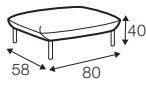

## COVERS

All drawings shown height with leg no. 145A H-20.

armchair

footstool 80x58

2 seater

3 seater

set 1 right / or left

2 seater left / or right

+ chaiselongue right / or left

set 2 right / or left

3 seater left / or right

+ chaiselongue wide right / or left

set 3

3 seater left + corner 90° + 3 seater right

set 4 right / or left

3 seater left / or right + corner 90° + 2 seater right / or left