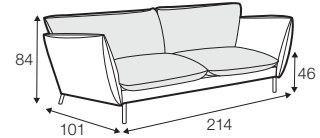

## COVERS

All drawings shown height with leg no. 145A H-20.

armchair

footstool 80x58

2 seater

3 seater

set 1 right / or left

2 seater left / or right

+ chaiselongue right / or left

set 2 right / or left

3 seater left / or right

+ chaiselongue wide right / or left

set 3

3 seater left + corner 90° + 3 seater right

set 4 right / or left

3 seater left / or right + corner 90° + 2 seater right / or left