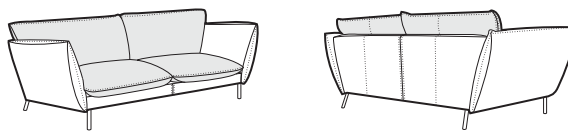

## COVERS

All drawings shown height with leg no. 145A H-20.

armchair

footstool 80x58

2 seater

3 seater

set 1 right / or left

2 seater left / or right

+ chaiselongue right / or left

set 2 right / or left

3 seater left / or right

+ chaiselongue wide right / or left

set 3

3 seater left + corner 90° + 3 seater right

set 4 right / or left

3 seater left / or right + corner 90° + 2 seater right / or left

set 5

2 seater left + corner 90° + 2 seater right

example of leather cover

3 seater