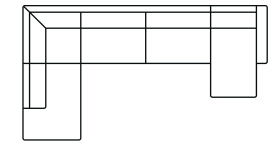

Chaiselongue
with 2 seater (R)
Art. No.: 14585
H88 x D152 x W242cm

Chaiselongue
with 3 seater (L)
Art. No.: 14395
H88 x D152 x W278cm

Chaiselongue
with 3 seater (R)
Art. No.: 14396
H88 x D152 x W278cm

XL chaiselongue
with 3 seater (L)
Art. No.: 14586
H88 x D152 x W294cm

XL chaiselongue
with 3 seater (R)
Art. No.: 14587
H88 x D152 x W294cm

Open corner
with 3 seater (L)
Art. No.: 14324
H88 x D202 x W278cm

Open corner
with 3 seater (R)
Art. No.: 14325
H88 x D202 x W278cm

2 seater +
corner 90 + 2 seater*
Art. No.: 14401
H88 x D242 x W242cm

2 seater + corner 90 +
3 seater
Art. No.: 14402
H88 x D242 x W278cm

3 seater + corner 90 +
2 seater
Art. No.: 14403
H88 x D242 x W278cm

3 seater +
corner 90 +
3 seater*
Art. No.: 14404
H88 x D278 x W278cm

U shape
with 3 seater (R)
Art. No.: 14397
H88 x D202 x W349cm

U shape
with 3 seater (R)
Art. No.: 14398
H88 x D202 x W349cm

U corner (L)
Art.No.:14399
H88 x D242 x W349cm

U corner (R)
Art.No.:14400
H88 x D242 x W349cm