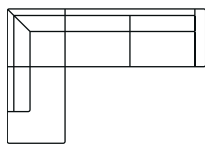

U Corner

PRESKOTT

1 seater
Art. No.: 14393
H88 x D90 x W103cm

2 seater
Art. No.: 14394
H88 x D90 x W170cm

3 seater
Art. No.: 14382
H88 x D90 x W206cm

3 seater round
Art. No.: 14886
H88 x D105 x W245cm

Chaiselongue
with 2 seater (L)
Art. No.: 14584
H88 x D152 x W242cm

Chaiselongue
with 2 seater (R)
Art. No.: 14585
H88 x D152 x W242cm

Chaiselongue
with 3 seater (L)
Art. No.: 14395
H88 x D152 x W278cm

Chaiselongue
with 3 seater (R)
Art. No.: 14396
H88 x D152 x W278cm

XL chaiselongue
with 3 seater (L)
Art. No.: 14586
H88 x D152 x W294cm

XL chaiselongue
with 3 seater (R)
Art. No.: 14587
H88 x D152 x W294cm

Open corner
with 3 seater (L)
Art. No.: 14324
H88 x D202 x W278cm

Open corner
with 3 seater (R)
Art. No.: 14325
H88 x D202 x W278cm

2 seater +
corner 90 + 2 seater*
Art. No.: 14401
H88 x D242 x W242cm

2 seater + corner 90 +
3 seater
Art. No.: 14402
H88 x D242 x W278cm

3 seater + corner 90 +
2 seater
Art. No.: 14403
H88 x D242 x W278cm

3 seater +
corner 90 +
3 seater*
Art. No.: 14404
H88 x D278 x W278cm