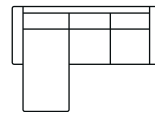

U Corner

PRESKOTT

1 seater
Art. No.: 14393
H88 x D90 x W103cm

2 seater
Art. No.: 14394
H88 x D90 x W170cm

3 seater
Art. No.: 14382
H88 x D90 x W206cm

3 seater round
Art. No.: 14886
H88 x D105 x W245cm

Chaiselongue
with 2 seater (L)
Art. No.: 14584
H88 x D152 x W242cm

Chaiselongue
with 2 seater (R)
Art. No.: 14585
H88 x D152 x W242cm

Chaiselongue
with 3 seater (L)
Art. No.: 14395
H88 x D152 x W278cm

Chaiselongue
with 3 seater (R)
Art. No.: 14396
H88 x D152 x W278cm

XL chaiselongue
with 3 seater (L)
Art. No.: 14586
H88 x D152 x W294cm

XL chaiselongue
with 3 seater (R)
Art. No.: 14587
H88 x D152 x W294cm

Open corner
with 3 seater (L)
Art. No.: 14324
H88 x D202 x W278cm

Open corner
with 3 seater (R)
Art. No.: 14325
H88 x D202 x W278cm

2 seater +
corner 90 + 2 seater*
Art. No.: 14401
H88 x D242 x W242cm