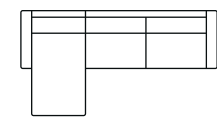

U Corner

PRESKOTT

1 seater
Art. No.: 14393
H88 x D90 x W103cm

2 seater
Art. No.: 14394
H88 x D90 x W170cm

3 seater
Art. No.: 14382
H88 x D90 x W206cm

3 seater round
Art. No.: 14886
H88 x D105 x W245cm

Chaiselongue
with 2 seater (L)
Art. No.: 14584
H88 x D152 x W242cm

Chaiselongue
with 2 seater (R)
Art. No.: 14585
H88 x D152 x W242cm

Chaiselongue
with 3 seater (L)
Art. No.: 14395
H88 x D152 x W278cm

Chaiselongue
with 3 seater (R)
Art. No.: 14396
H88 x D152 x W278cm

XL chaiselongue
with 3 seater (L)
Art. No.: 14586
H88 x D152 x W294cm