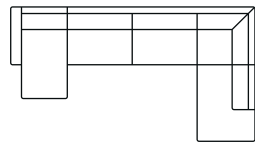

XL chaiselongue
with 3 seater (R)
Art. No.: 14587
H88 x D152 x W294cm

Open corner
with 3 seater (L)
Art. No.: 14324
H88 x D202 x W278cm

Open corner
with 3 seater (R)
Art. No.: 14325
H88 x D202 x W278cm

2 seater +
corner 90 + 2 seater*
Art. No.: 14401
H88 x D242 x W242cm

2 seater + corner 90 +
3 seater
Art. No.: 14402
H88 x D242 x W278cm

3 seater + corner 90 +
2 seater
Art. No.: 14403
H88 x D242 x W278cm

3 seater +
corner 90 +
3 seater*
Art. No.: 14404
H88 x D278 x W278cm

U shape
with 3 seater (R)
Art. No.: 14397
H88 x D202 x W349cm

U shape
with 3 seater (R)
Art. No.: 14398
H88 x D202 x W349cm

U corner (L)
Art.No.:14399
H88 x D242 x W349cm

U corner (R)
Art.No.:14400
H88 x D242 x W349cm