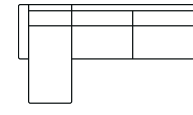

U Corner

PRESKOTT

1 seater
Art. No.: 14393
H88 x D90 x W103cm

2 seater
Art. No.: 14394
H88 x D90 x W170cm

3 seater
Art. No.: 14382
H88 x D90 x W206cm

3 seater round
Art. No.: 14886
H88 x D105 x W245cm

Chaiselongue
with 2 seater (L)
Art. No.: 14584
H88 x D152 x W242cm

Chaiselongue
with 2 seater (R)
Art. No.: 14585
H88 x D152 x W242cm

Chaiselongue
with 3 seater (L)
Art. No.: 14395
H88 x D152 x W278cm

Chaiselongue
with 3 seater (R)
Art. No.: 14396
H88 x D152 x W278cm

XL chaiselongue
with 3 seater (L)
Art. No.: 14586
H88 x D152 x W294cm