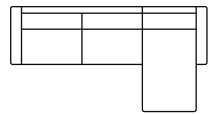

U Corner

PRESKOTT

1 seater
Art. No.: 14393
H88 x D90 x W103cm

2 seater
Art. No.: 14394
H88 x D90 x W170cm

3 seater
Art. No.: 14382
H88 x D90 x W206cm

3 seater round
Art. No.: 14886
H88 x D105 x W245cm

Chaiselongue
with 2 seater (L)
Art. No.: 14584
H88 x D152 x W242cm

Chaiselongue
with 2 seater (R)
Art. No.: 14585
H88 x D152 x W242cm

Chaiselongue
with 3 seater (L)
Art. No.: 14395
H88 x D152 x W278cm

Chaiselongue
with 3 seater (R)
Art. No.: 14396
H88 x D152 x W278cm

XL chaiselongue
with 3 seater (L)
Art. No.: 14586
H88 x D152 x W294cm

XL chaiselongue
with 3 seater (R)
Art. No.: 14587
H88 x D152 x W294cm

Open corner
with 3 seater (L)
Art. No.: 14324
H88 x D202 x W278cm

Open corner
with 3 seater (R)
Art. No.: 14325
H88 x D202 x W278cm

2 seater +
corner 90 + 2 seater*
Art. No.: 14401
H88 x D242 x W242cm