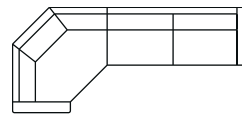

2 seater + corner 90 +
3 seater
Art. No.: 14402
H88 x D242 x W278cm

3 seater + corner 90 +
2 seater
Art. No.: 14403
H88 x D242 x W278cm

3 seater +
corner 90 +
3 seater*
Art. No.: 14404
H88 x D278 x W278cm

U shape
with 3 seater (R)
Art. No.: 14397
H88 x D202 x W349cm

U shape
with 3 seater (R)
Art. No.: 14398
H88 x D202 x W349cm

U corner (L)
Art.No.:14399
H88 x D242 x W349cm

U corner (R)
Art.No.:14400
H88 x D242 x W349cm