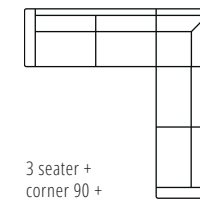

Chaiselongue
with 2 seater (R)
Art. No.: 14585
H88 x D152 x W242cm

Chaiselongue
with 3 seater (L)
Art. No.: 14395
H88 x D152 x W278cm

Chaiselongue
with 3 seater (R)
Art. No.: 14396
H88 x D152 x W278cm

XL chaiselongue
with 3 seater (L)
Art. No.: 14586
H88 x D152 x W294cm

XL chaiselongue
with 3 seater (R)
Art. No.: 14587
H88 x D152 x W294cm

Open corner
with 3 seater (L)
Art. No.: 14324
H88 x D202 x W278cm

Open corner
with 3 seater (R)
Art. No.: 14325
H88 x D202 x W278cm

2 seater +
corner 90 + 2 seater*
Art. No.: 14401
H88 x D242 x W242cm

2 seater + corner 90 +
3 seater
Art. No.: 14402
H88 x D242 x W278cm

3 seater + corner 90 +
2 seater
Art. No.: 14403
H88 x D242 x W278cm

3 seater +
corner 90 +
3 seater*
Art. No.: 14404
H88 x D278 x W278cm

U shape
with 3 seater (R)
Art. No.: 14397
H88 x D202 x W349cm

U shape
with 3 seater (R)
Art. No.: 14398
H88 x D202 x W349cm

U corner (L)
Art.No.:14399
H88 x D242 x W349cm

U corner (R)
Art.No.:14400
H88 x D242 x W349cm