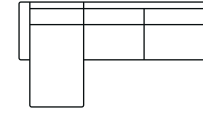

3 seater  
Art. No.: 14382  
H88 x D90 x W206cm

3 seater round  
Art. No.: 14886  
H88 x D105 x W245cm

Chaiselongue  
with 2 seater (L)  
Art. No.: 14584  
H88 x D152 x W242cm

Chaiselongue  
with 2 seater (R)  
Art. No.: 14585  
H88 x D152 x W242cm

XL chaiselongue  
with 3 seater (L)  
Art. No.: 14586  
H88 x D152 x W294cm

XL chaiselongue  
with 3 seater (R)  
Art. No.: 14587  
H88 x D152 x W294cm

Open corner  
with 3 seater (L)  
Art. No.: 14324  
H88 x D202 x W278cm