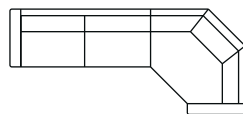

XL chaiselongue  
with 3 seater (L)  
Art. No.: 14586  
H88 x D152 x W294cm

XL chaiselongue  
with 3 seater (R)  
Art. No.: 14587  
H88 x D152 x W294cm

Open corner  
with 3 seater (L)  
Art. No.: 14324  
H88 x D202 x W278cm

Open corner  
with 3 seater (R)  
Art. No.: 14325  
H88 x D202 x W278cm

Cosy corner  
with 3 seater (L)  
Art. No.: 14866  
H88 x D161 x W333cm

Cosy corner  
with 3 seater (R)  
Art. No.: 14867  
H88 x D161 x W333cm