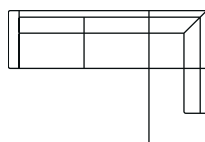

3 seater  
Art. No.: 14382  
H88 x D90 x W206cm

3 seater round  
Art. No.: 14886  
H88 x D105 x W245cm

Chaiselongue  
with 2 seater (L)  
Art. No.: 14584  
H88 x D152 x W242cm

Chaiselongue  
with 2 seater (R)  
Art. No.: 14585  
H88 x D152 x W242cm

XL chaiselongue  
with 3 seater (L)  
Art. No.: 14586  
H88 x D152 x W294cm

XL chaiselongue  
with 3 seater (R)  
Art. No.: 14587  
H88 x D152 x W294cm

Open corner  
with 3 seater (L)  
Art. No.: 14324  
H88 x D202 x W278cm

Open corner  
with 3 seater (R)  
Art. No.: 14325  
H88 x D202 x W278cm

Cosy corner  
with 3 seater (L)  
Art. No.: 14866  
H88 x D161 x W333cm

Cosy corner  
with 3 seater (R)  
Art. No.: 14867  
H88 x D161 x W333cm