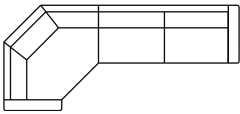

XL chaiselongue  
with 3 seater (L)  
Art. No.: 14586  
H88 x D152 x W294cm

XL chaiselongue  
with 3 seater (R)  
Art. No.: 14587  
H88 x D152 x W294cm

Open corner  
with 3 seater (L)  
Art. No.: 14324  
H88 x D202 x W278cm

Open corner  
with 3 seater (R)  
Art. No.: 14325  
H88 x D202 x W278cm

Cosy corner  
with 3 seater (L)  
Art. No.: 14866  
H88 x D161 x W333cm

Cosy corner  
with 3 seater (R)  
Art. No.: 14867  
H88 x D161 x W333cm