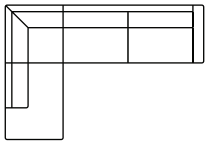

2 seater
Art. No.: 14394
H88 x D90 x W170cm

3 seater
Art. No.: 14382
H88 x D90 x W206cm

3 seater round
Art. No.: 14886
H88 x D105 x W245cm

Chaiselongue
with 2 seater (L)
Art. No.: 14584
H88 x D152 x W242cm

Chaiselongue
with 2 seater (R)
Art. No.: 14585
H88 x D152 x W242cm

XL chaiselongue
with 3 seater (L)
Art. No.: 14586
H88 x D152 x W294cm

XL chaiselongue
with 3 seater (R)
Art. No.: 14587
H88 x D152 x W294cm