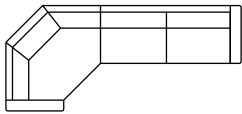

2 seater
Art. No.: 14394
H88 x D90 x W170cm

3 seater
Art. No.: 14382
H88 x D90 x W206cm

3 seater round
Art. No.: 14886
H88 x D105 x W245cm

Chaiselongue
with 2 seater (L)
Art. No.: 14584
H88 x D152 x W242cm

Chaiselongue
with 2 seater (R)
Art. No.: 14585
H88 x D152 x W242cm

XL chaiselongue
with 3 seater (L)
Art. No.: 14586
H88 x D152 x W294cm

XL chaiselongue
with 3 seater (R)
Art. No.: 14587
H88 x D152 x W294cm

Open corner
with 3 seater (L)
Art. No.: 14324
H88 x D202 x W278cm

Open corner
with 3 seater (R)
Art. No.: 14325
H88 x D202 x W278cm

Cosy corner
with 3 seater (L)
Art. No.: 14866
H88 x D161 x W333cm

Cosy corner
with 3 seater (R)
Art. No.: 14867
H88 x D161 x W333cm