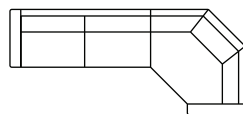

Chaiselongue
with 2 seater (R)
Art. No.: 14585
H88 x D152 x W242cm

XL chaiselongue
with 3 seater (L)
Art. No.: 14586
H88 x D152 x W294cm

XL chaiselongue
with 3 seater (R)
Art. No.: 14587
H88 x D152 x W294cm

Open corner
with 3 seater (L)
Art. No.: 14324
H88 x D202 x W278cm

Open corner
with 3 seater (R)
Art. No.: 14325
H88 x D202 x W278cm

Cosy corner
with 3 seater (L)
Art. No.: 14866
H88 x D161 x W333cm

Cosy corner
with 3 seater (R)
Art. No.: 14867
H88 x D161 x W333cm