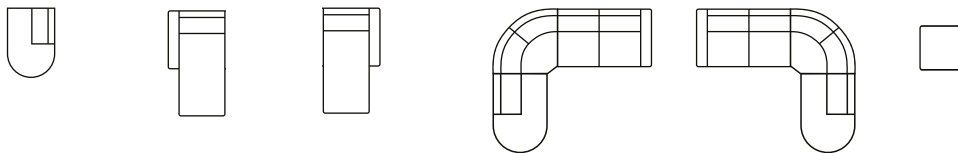

SOFAS FOR EVERY HOME

Open corner

Open corner

2,5 seater

Chaiselongue

MUST

1 seater without arms Art. No.: 17705 H78x D87x W60cm	1 seater with 1 arm (L) Art. No.: 17703 H78x D87x W80cm	1 seater with 1 arm (R) Art. No.: 17704 H78x D87x W80cm	1 seater Art. No.: 17702 H78x D87x W100cm	2 seater without arms Art. No.: 17709 H78x D87x W120cm	2 seater with 1 arm (L) Art. No.: 17707 H78x D87x W140cm	2 seater with 1 arm (R) Art. No.: 17708 H78x D87x W140cm	2 seater Art. No.: 17706 H78x D87x W160cm	2,5 seater without arms Art. No.: 17713 H78x D87x W150cm	2,5 seater with 1 arm (L) Art. No.: 17711 H78x D87x W170cm	2,5 seater with 1 arm (R) Art. No.: 17712 H78x D87x W170cm	2,5 seater Art. No.: 17710 H78x D87x W190cm
--	--	--	---	---	---	---	---	---	---	---	---

3 seater without arms Art. No.: 17715 H78x D87x W179cm	3 seater with 1 arm (L) Art. No.: 17573 H78x D87x W199cm	3 seater with 1 arm (R) Art. No.: 17574 H78x D87x W199cm	3 seater Art. No.: 17714 H78x D87x W219cm	Corner 90 (L) Art. No.: 17575 H78x D87x W114cm	Corner 90 (R) Art. No.: 17576 H78x D87x W114cm	Open end round (L) Art. No.: 17577 H78x D88x W137cm
---	---	---	---	--	--	---