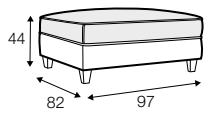

LUX lux

FC fixed

LC loose

modular system

Drawings shown height with leg no. 12 H-8.

footstool 97x82

footstool 107x92

footstool 122x92

2 seater

2,5 seater

3 seater / or 3 seater divided

set 1
3 seater left + armchair wide right

set 2 right / or left
2 seater left / or right + divan right / or left

set 3 right / or left
3 seater left / or right + divan right / or left