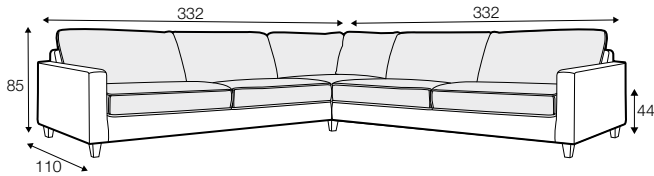

LUX lux

FC fixed

LC loose

modular system

Drawings shown height with leg no. 12 H-8.

footstool 97x82

footstool 107x92

footstool 122x92

set 4 right / or left
2 seater left / or right + armchair without armrests + divan right / or left

set 5 right / or left
3 seater left / or right + armchair wide without armrests + divan right / or left

set 6
divan left + 3 seater without armrests + divan right

set 7 right / or left
3 seater left / or right + corner 90° + armchair wide right / or left

set 8
3 seater left + corner 90° + 3 seater right

set 9 right / or left
3 seater left / or right + corner 90° + bench right / or left