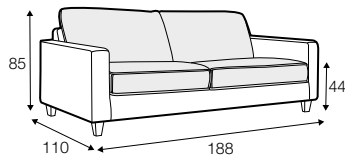

LUX lux

FC fixed

LC loose

modular system

Drawings shown height with leg no. 12 H-8.

footstool 97x82

footstool 107x92

footstool 122x92

2 seater

2,5 seater

3 seater / or 3 seater divided

set 1
3 seater left + armchair wide right

set 2 right / or left
2 seater left / or right + divan right / or left

set 3 right / or left
3 seater left / or right + divan right / or left

3 seater left / or right

3 seater without armrests

bench right / or left

divan right / or left

corner 90°

extra dimensions

depth of seat

accessories