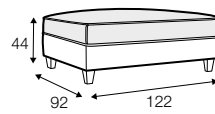

LUX lux

FC fixed

LC loose

modular system

Drawings shown height with leg no. 12 H-8.

footstool 97x82

footstool 107x92

footstool 122x92

2 seater

2,5 seater

3 seater / or 3 seater divided

set 1
3 seater left + armchair wide right

set 2 right / or left
2 seater left / or right + divan right / or left

set 3 right / or left
3 seater left / or right + divan right / or left