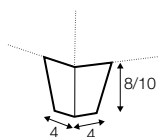

extra dimensions

accessories

1 pc. cushion 88x43 and 2 pcs. cushions 60x34 for divan need to be ordered separately.

legs

no. 12
wood