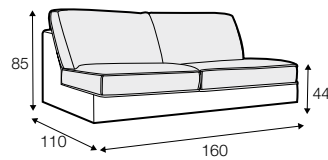

LUX lux

FC fixed

LC loose

modular system

Drawings shown height with leg no. 12 H-8.

footstool 97x82

footstool 107x92

footstool 122x92

set 6
divan left + 3 seater without armrests + divan right

set 7 right / or left
3 seater left / or right + corner 90° + armchair wide right / or left

set 8
3 seater left + corner 90° + 3 seater right

set 9 right / or left
3 seater left / or right + corner 90° + bench right / or left

modular system

elements of the modular system

armchair left / or right

armchair
without armrests

armchair wide left / or right

armchair wide
without armrests

2 seater left / or right

2 seater without armrests

3 seater left / or right

3 seater without armrests

bench right / or left

divan right / or left

corner 90°

extra dimensions

depth of seat

accessories