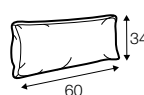

3 seater left / or right

3 seater without armrests

bench right / or left

divan right / or left

corner 90°

extra dimensions

depth of seat

accessories

cushion
40x40

cushion
50x30

cushion 103x34
armchair wide (1 cushion)
3 seater (2 cushions)

cushion 88x34
armchair (1 cushion)
2,5 seater (2 cushions)
divan (1 cushion)
bench (1 cushion)

cushion 78x34
2 seater (2 cushions)