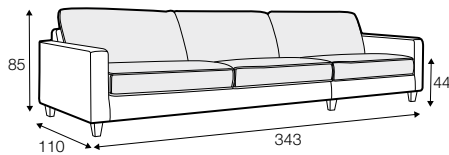

LUX lux

FC fixed

LC loose

modular system

Drawings shown height with leg no. 12 H-8.

footstool 97x82

footstool 107x92

footstool 122x92

2 seater

2,5 seater

3 seater / or 3 seater divided

set 1
3 seater left + armchair wide right

set 2 right / or left
2 seater left / or right + divan right / or left

set 3 right / or left
3 seater left / or right + divan right / or left

3 seater left / or right

3 seater without armrests

bench right / or left

divan right / or left

corner 90°

extra dimensions

depth of seat

accessories