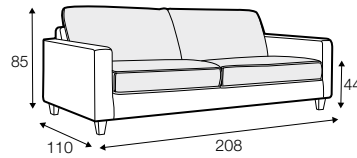

LUX lux

FC fixed

LC loose

modular system

Drawings shown height with leg no. 12 H-8.

footstool 97x82

footstool 107x92

footstool 122x92

2 seater

2,5 seater

3 seater / or 3 seater divided

set 1
3 seater left + armchair wide right

set 2 right / or left
2 seater left / or right + divan right / or left

set 3 right / or left
3 seater left / or right + divan right / or left