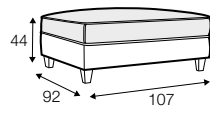

LUX lux

FC fixed

LC loose

modular system

Drawings shown height with leg no. 12 H-8.

footstool 97x82

footstool 107x92

footstool 122x92

2 seater

2,5 seater

3 seater / or 3 seater divided

set 1
3 seater left + armchair wide right

set 2 right / or left
2 seater left / or right + divan right / or left

set 3 right / or left
3 seater left / or right + divan right / or left