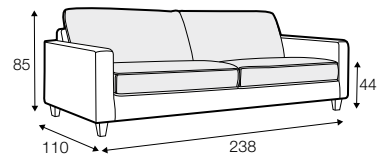

LUX lux

FC fixed

LC loose

modular system

Drawings shown height with leg no. 12 H-8.

footstool 97x82

footstool 107x92

footstool 122x92

2 seater

2,5 seater

3 seater / or 3 seater divided

set 1
3 seater left + armchair wide right

set 2 right / or left
2 seater left / or right + divan right / or left

set 3 right / or left
3 seater left / or right + divan right / or left