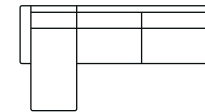

1,5 seater
Art. No.: 15923
H85 x D101 x W125cm

2,5 seater
Art. No.: 15823
H84 x D101 x W200cm

3 seater
Art. No.: 14657
H84 x D101 x W229cm

Chaiselongue with 2 arms
Art. No.: 15924
H84 x D183 x W125cm

Small chaiselongue with 2,5 seater (L)
Art. No.: 16253
H84 x D171 x W290cm

Small chaiselongue with 2,5 seater (R)
Art. No.: 16254
H84 x D171 x W290cm

Chaiselongue with 3 seater (L)
Art. No.: 14993
H84 x D183 x W333cm

Chaiselongue with 3 seater (R)
Art. No.: 14994
H84 x D183 x W333cm