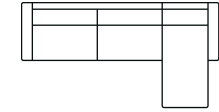

1,5 seater
Art. No.: 15923
H85 x D101 x W125cm

2,5 seater
Art. No.: 15823
H84 x D101 x W200cm

3 seater
Art. No.: 14657
H84 x D101 x W229cm

Chaiselongue with 2 arms
Art. No.: 15924
H84 x D183 x W125cm

Small chaiselongue with 2,5 seater (L)
Art. No.: 16253
H84 x D171 x W290cm

Small chaiselongue with 2,5 seater (R)
Art. No.: 16254
H84 x D171 x W290cm

Chaiselongue with 3 seater (L)
Art. No.: 14993
H84 x D183 x W333cm

Chaiselongue with 3 seater (R)
Art. No.: 14994
H84 x D183 x W333cm