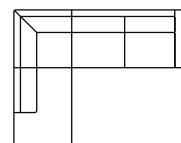

Open end (R)  
Art. No.: 13585  
H88 x D126 x W90cm

Corner 90  
Art. No.: 13469  
H88 x D86 x W86cm

Chaiselongue (L)  
Art. No.: 13462  
H88 x D142 x W88cm

Chaiselongue (R)  
Art. No.: 13463  
H88 x D142 x W88cm

Open corner part (L)  
Art. No.: 13767  
H88 x D213 x W90cm

Open corner part (R)  
Art. No.: 13768  
H88 x D213 x W90cm

Open corner (L)  
Art. No.: 13227  
H88 x D213 x W287cm

Open corner (R)  
Art. No.: 13228  
H88 x D213 x W287cm