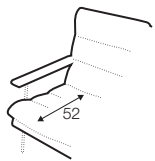

LUX

lux

COVERS

FC

fixed

armchair low back
armrest ver. 1

armchair low back
armrest ver. 2

armchair high back
armrest ver. 1

armchair high back
armrest ver. 2

extra dimensions

depth of
armchair seat

legs

metal frame

Sits reserves the right to change construction of products and components used due to improving durability of product and customer satisfaction without any further notice. Explicit ± 2 cm tolerance of all elements sizes.