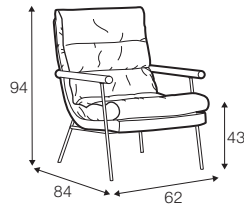

LUX

lux

COVERS

FC

fixed

armchair low back
armrest ver. 1

armchair low back
armrest ver. 2

armchair high back
armrest ver. 1

armchair high back
armrest ver. 2

extra dimensions

depth of
armchair seat

legs

metal frame

Sits reserves the right to change construction of products and components used due to improving durability of product and customer satisfaction without any further notice. Explicit ± 2 cm tolerance of all elements sizes.