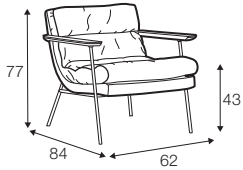

LUX

lux

COVERS

FC

fixed

armchair low back
armrest ver. 1

armchair low back
armrest ver. 2

armchair high back
armrest ver. 1

armchair high back
armrest ver. 2

extra dimensions

depth of
armchair seat

legs

metal frame

Sits reserves the right to change construction of products and components used due to improving durability of product and customer satisfaction without any further notice. Explicit ± 2 cm tolerance of all elements sizes.