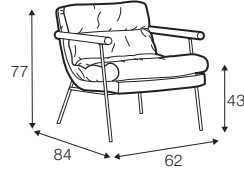

LUX

lux

COVERS

FC

fixed

armchair low back
armrest ver. 1

armchair low back
armrest ver. 2

armchair high back
armrest ver. 1

armchair high back
armrest ver. 2

extra dimensions

depth of
armchair seat

legs

metal frame

Sits reserves the right to change construction of products and components used due to improving durability of product and customer satisfaction without any further notice. Explicit ± 2 cm tolerance of all elements sizes.