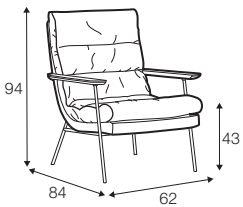

LUX

lux

COVERS

FC

fixed

armchair low back
armrest ver. 1

armchair low back
armrest ver. 2

armchair high back
armrest ver. 1

armchair high back
armrest ver. 2

extra dimensions

depth of
armchair seat

legs

metal frame

Sits reserves the right to change construction of products and components used due to improving durability of product and customer satisfaction without any further notice. Explicit ± 2 cm tolerance of all elements sizes.