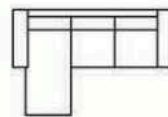

Chaiselongue

Footstool

Open corner

Chaiselongue

Footstool

Technical data

2 seater
Art. No.: 15019
Dimensions:
H83 x D99 x W171cm

3 seater
Art. No.: 15020
Dimensions:
H83 x D99 x W237cm

Chaiselongue
with 2 seater (L)
Art. No.: 15096
Dimensions:
H83 x D162 x W243cm

Chaiselongue
with 2 seater (R)
Art. No.: 15097
Dimensions:
H83 x D162 x W243cm

Open corner
with 2 seater (L)
Art. No.: 14957
Dimensions:
H83 x D207 x W249cm

Open corner
with 2 seater (R)
Art. No.: 14958
Dimensions:
H83 x D207 x W249cm

Footstool
Art. No.: 15021
Dimensions:
H49 x D61 x W71cm

Arm - 19 cm

Curved back

Fabric

17803
Black
metal
H-170

mano namq stilius