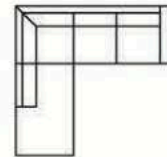

Chaiselongue

Footstool

Open corner

Chaiselongue

Footstool

Technical data

2 seater
Art. No.: 15019
Dimensions:
H83 x D99 x W171cm

3 seater
Art. No.: 15020
Dimensions:
H83 x D99 x W237cm

Chaiselongue
with 2 seater (L)
Art. No.: 15096
Dimensions:
H83 x D162 x W243cm

Chaiselongue
with 2 seater (R)
Art. No.: 15097
Dimensions:
H83 x D162 x W243cm

Open corner
with 2 seater (L)
Art. No.: 14957
Dimensions:
H83 x D207 x W249cm

Open corner
with 2 seater (R)
Art. No.: 14958
Dimensions:
H83 x D207 x W249cm

Footstool
Art. No.: 15021
Dimensions:
H49 x D61 x W71cm

Arm - 19 cm

Curved back

Fabric

17803
Black
metal
H-170

mano namq stilius