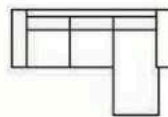

Chaiselongue

Footstool

Open corner

Chaiselongue

Footstool

Technical data

2 seater
Art. No.: 15019
Dimensions:
H83 x D99 x W171cm

3 seater
Art. No.: 15020
Dimensions:
H83 x D99 x W237cm

Chaiselongue
with 2 seater (L)
Art. No.: 15096
Dimensions:
H83 x D162 x W243cm

Chaiselongue
with 2 seater (R)
Art. No.: 15097
Dimensions:
H83 x D162 x W243cm

Open corner
with 2 seater (L)
Art. No.: 14957
Dimensions:
H83 x D207 x W249cm

Open corner
with 2 seater (R)
Art. No.: 14958
Dimensions:
H83 x D207 x W249cm

Footstool
Art. No.: 15021
Dimensions:
H49 x D61 x W71cm

Arm - 19 cm

Curved back

Fabric

17803
Black
metal
H-170

mano namq stilius