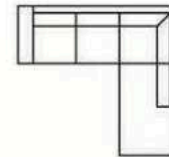

Chaiselongue

Footstool

Open corner

Chaiselongue

Footstool

Technical data

2 seater
Art. No.: 15019
Dimensions:
H83 x D99 x W171cm

3 seater
Art. No.: 15020
Dimensions:
H83 x D99 x W237cm

Chaiselongue
with 2 seater (L)
Art. No.: 15096
Dimensions:
H83 x D162 x W243cm

Chaiselongue
with 2 seater (R)
Art. No.: 15097
Dimensions:
H83 x D162 x W243cm

Open corner
with 2 seater (L)
Art. No.: 14957
Dimensions:
H83 x D207 x W249cm

Open corner
with 2 seater (R)
Art. No.: 14958
Dimensions:
H83 x D207 x W249cm

Footstool
Art. No.: 15021
Dimensions:
H49 x D61 x W71cm

Arm - 19 cm

Curved back

Fabric

17803
Black
metal
H-170

mano namq stilius