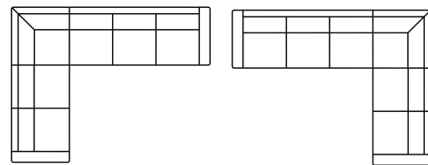

2 seater + corner 90+ 3 seater Art. No.: 13790 H87 x D234 x W294cm
3 seater + corner 90+ 2 seater Art. No.: 13791 H87 x D234 x W294cm