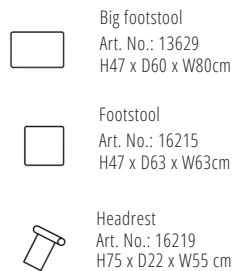

Chaiselongue

Chaiselongue + 2 seater + corner 90 + 3 seater

1 seater without arms Art. No.: 12997 H87 x D86 x W63cm  
 1 seater with 1 arm (L) Art. No.: 16206 H82 x D86 x W78cm  
 1 seater with 1 arm (R) Art. No.: 16209 H82 x D86 x W78cm  
 1 seater Art. No.: 16201 H82 x D86 x W94cm  
 2 seater without arms Art. No.: 16204 H87 x D86 x W124cm  
 2 seater with 1 arm (L) Art. No.: 16207 H87 x D86 x W139cm  
 2 seater with 1 arm (R) Art. No.: 16210 H87 x D86 x W139cm  
 2 seater Art. No.: 16202 H87 x D86 x W155cm  
 2,5 seater without arms Art. No.: 12842 H87 x D86 x W171cm  
 2,5 seater with 1 arm (L) Art. No.: 12838 H87 x D86 x W171cm  
 2,5 seater with 1 arm (R) Art. No.: 12839 H87 x D86 x W171cm  
 2,5 seater Art. No.: 12964 H87 x D86 x W182cm

3 seater without arms Art. No.: 11613 H87 x D86 x W186cm  
 3 seater with 1 arm (L) Art. No.: 16208 H87 x D86 x W201cm  
 3 seater with 1 arm (R) Art. No.: 16211 H87 x D86 x W201cm  
 3 seater Art. No.: 16203 H87 x D86 x W217cm  
 3 seater without arms with 2 sitting cushions Art. No.: 14285 H87 x D86 x W186cm  
 3 seater with 1 arm (L) with 2 sitting cushions Art. No.: 14283 H87 x D86 x W201cm  
 3 seater with 1 arm (R) with 2 sitting cushions Art. No.: 14284 H87 x D86 x W201cm  
 3 seater with 2 sitting cushions Art. No.: 14078 H87 x D86 x W217cm  
 Open end (L) Art. No.: 16213 H87 x D86 x W127cm  
 Open end (R) Art. No.: 16214 H87 x D86 x W127cm  
 Corner 90 Art. No.: 16205 H87 x D92 x W92cm

2 seater + corner 90+ 3 seater Art. No.: 13790 H87 x D234 x W294cm  
 3 seater + corner 90+ 2 seater Art. No.: 13791 H87 x D234 x W294cm

8669 Natura l H-145  
 8670 Black H-145  
 12686 White wash H-145  
 9549 Walnut H-145  
 507 Natural oak H-145  
 2300 Wood black H-145  
 4316 Champagne round H-145