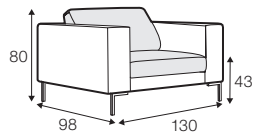

CLS classic

COVERS

FC fixed

SPECIAL

modular system

All drawings shown height with leg no. 47 H-16.

armchair

armchair wide

footstool 90x70

footstool 100x90

2 seater

3 seater

3XL seater divided

set 1 right / or left

2 seater left / or right

+ chaiselongue right / or left

set 2 right / or left

3 seater left / or right

+ chaiselongue wide right / or left

set 10 right / or left

3 seater left / or right + corner 90° no. 1

+ bench right / or left

set 11 right / or left

2 seater left / or right + corner 90° no. 1

bench right / or left

corner 90° no. 1

extra dimensions

depth of seat

accessories

headrest with roll L-50

headrest with roll L-70

armrest A