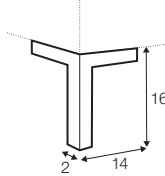

bench right / or left

corner 90° no. 1

extra dimensions

depth of seat

accessories

headrest with roll L-50

headrest with roll L-70

armrest A

armrest B

endpart left / or right

armrest protection A

armrest protection B

legs

no. 109
wood

no. 153
wood

no. 47
metal chrome,
painted black