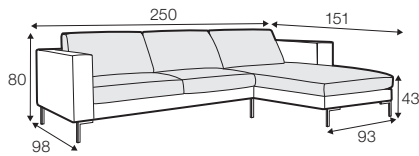

CLS classic

COVERS

FC fixed

SPECIAL

modular system

All drawings shown height with leg no. 47 H-16.

armchair

armchair wide

footstool 90x70

footstool 100x90

2 seater

3 seater

3XL seater divided

set 1 right / or left

2 seater left / or right

+ chaiselongue right / or left

set 2 right / or left

3 seater left / or right

+ chaiselongue wide right / or left

set 10 right / or left

3 seater left / or right + corner 90° no. 1

+ bench right / or left

set 11 right / or left

2 seater left / or right + corner 90° no. 1