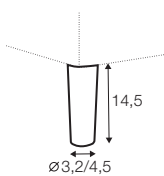

bench right / or left

corner 90° no. 1

extra dimensions

depth of seat

accessories

headrest with roll L-50

headrest with roll L-70

armrest A

armrest B

endpart left / or right

armrest protection A

armrest protection B

legs

no. 109
wood

no. 153
wood

no. 47
metal chrome,
painted black