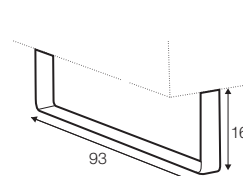

bench right / or left

corner 90° no. 1

extra dimensions

depth of seat

accessories

headrest with roll L-50

headrest with roll L-70

armrest A

armrest B

endpart left / or right

armrest protection A

armrest protection B

legs

no. 109
wood

no. 153
wood

no. 47
metal chrome,
painted black