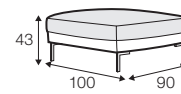

CLS classic

COVERS

FC fixed

SPECIAL

modular system

All drawings shown height with leg no. 47 H-16.

armchair

armchair wide

footstool 90x70

footstool 100x90

2 seater

3 seater

3XL seater divided

set 1 right / or left

2 seater left / or right

+ chaiselongue right / or left

set 2 right / or left

3 seater left / or right

+ chaiselongue wide right / or left

set 10 right / or left

3 seater left / or right + corner 90° no. 1

+ bench right / or left

set 11 right / or left

2 seater left / or right + corner 90° no. 1