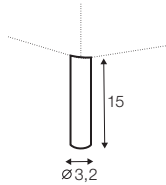

no. 195
metal chrome,
painted black