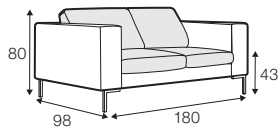

CLS classic

COVERS

FC fixed

SPECIAL

modular system

All drawings shown height with leg no. 47 H-16.

armchair

armchair wide

footstool 90x70

footstool 100x90

2 seater

3 seater

3XL seater divided

set 1 right / or left

2 seater left / or right

+ chaiselongue right / or left

set 2 right / or left

3 seater left / or right

+ chaiselongue wide right / or left

set 10 right / or left

3 seater left / or right + corner 90° no. 1

+ bench right / or left

set 11 right / or left

2 seater left / or right + corner 90° no. 1

bench right / or left

corner 90° no. 1

extra dimensions

depth of seat

accessories

headrest with roll L-50

headrest with roll L-70

armrest A