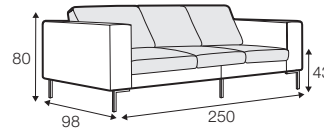

CLS classic

COVERS

FC fixed

SPECIAL

modular system

All drawings shown height with leg no. 47 H-16.

armchair

armchair wide

footstool 90x70

footstool 100x90

2 seater

3 seater

3XL seater divided

set 1 right / or left

2 seater left / or right

+ chaiselongue right / or left

set 2 right / or left

3 seater left / or right

+ chaiselongue wide right / or left

set 10 right / or left

3 seater left / or right + corner 90° no. 1

+ bench right / or left

set 11 right / or left

2 seater left / or right + corner 90° no. 1