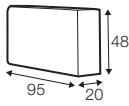

set 2 right / or left

3 seater left / or right

+ chaiselongue wide right / or left

set 10 right / or left

3 seater left / or right + corner 90° no. 1

+ bench right / or left

set 11 right / or left

2 seater left / or right + corner 90° no. 1

armchair wide
without armrests

2 seater left / or right

2 seater
without armrests

3 seater left / or right

3 seater
without armrests

chaiselongue
right / or left
available also as freestanding

chaiselongue wide
right / or left
available also as freestanding

bench right / or left

corner 90° no. 1

extra dimensions

depth of seat

accessories

headrest with roll L-50

headrest with roll L-70

armrest A