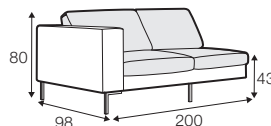

set 2 right / or left

3 seater left / or right

+ chaiselongue wide right / or left

set 10 right / or left

3 seater left / or right + corner 90° no. 1

+ bench right / or left

set 11 right / or left

2 seater left / or right + corner 90° no. 1

+ bench right / or left

example of leather cover

3 seater

modular system

elements of the modular system

armchair left / or right

armchair
without armrests

armchair wide left / or right

armchair wide
without armrests

2 seater left / or right

2 seater
without armrests

3 seater left / or right

3 seater
without armrests

chaiselongue
right / or left
available also as freestanding

chaiselongue wide
right / or left
available also as freestanding

bench right / or left

corner 90° no. 1

extra dimensions

depth of seat

accessories

headrest with roll L-50

headrest with roll L-70

armrest A