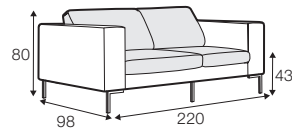

CLS classic

COVERS

FC fixed

SPECIAL

modular system

All drawings shown height with leg no. 47 H-16.

armchair

armchair wide

footstool 90x70

footstool 100x90

2 seater

3 seater

3XL seater divided

set 1 right / or left

2 seater left / or right

+ chaiselongue right / or left

set 2 right / or left

3 seater left / or right

+ chaiselongue wide right / or left

set 10 right / or left

3 seater left / or right + corner 90° no. 1

+ bench right / or left

set 11 right / or left

2 seater left / or right + corner 90° no. 1

bench right / or left

corner 90° no. 1

extra dimensions

depth of seat

accessories

headrest with roll L-50

headrest with roll L-70

armrest A