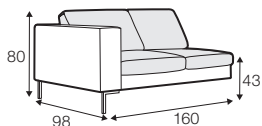

set 2 right / or left

3 seater left / or right

+ chaiselongue wide right / or left

set 10 right / or left

3 seater left / or right + corner 90° no. 1

+ bench right / or left

set 11 right / or left

2 seater left / or right + corner 90° no. 1

+ bench right / or left

example of leather cover

3 seater

modular system

elements of the modular system

armchair left / or right

armchair
without armrests

armchair wide left / or right

armchair wide
without armrests

2 seater left / or right

2 seater
without armrests

3 seater left / or right

3 seater
without armrests

chaiselongue
right / or left
available also as freestanding

chaiselongue wide
right / or left
available also as freestanding

bench right / or left

corner 90° no. 1

extra dimensions

depth of seat

accessories

headrest with roll L-50

headrest with roll L-70

armrest A