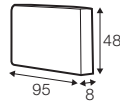

set 2 right / or left

3 seater left / or right

+ chaiselongue wide right / or left

set 10 right / or left

3 seater left / or right + corner 90° no. 1

+ bench right / or left

set 11 right / or left

2 seater left / or right + corner 90° no. 1

armchair wide
without armrests

2 seater left / or right

2 seater
without armrests

3 seater left / or right

3 seater
without armrests

chaiselongue
right / or left
available also as freestanding

chaiselongue wide
right / or left
available also as freestanding

bench right / or left

corner 90° no. 1

extra dimensions

depth of seat

accessories

headrest with roll L-50

headrest with roll L-70

armrest A