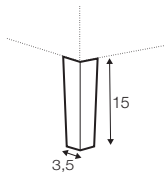

bench right / or left

corner 90° no. 1

extra dimensions

depth of seat

accessories

headrest with roll L-50

headrest with roll L-70

armrest A

armrest B

endpart left / or right

armrest protection A

armrest protection B

legs

no. 109
wood

no. 153
wood

no. 47
metal chrome,
painted black