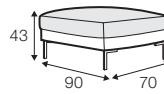

CLS classic

COVERS

FC fixed

SPECIAL

modular system

All drawings shown height with leg no. 47 H-16.

armchair

armchair wide

footstool 90x70

footstool 100x90

2 seater

3 seater

3XL seater divided

set 1 right / or left

2 seater left / or right

+ chaiselongue right / or left

set 2 right / or left

3 seater left / or right

+ chaiselongue wide right / or left

set 10 right / or left

3 seater left / or right + corner 90° no. 1

+ bench right / or left

set 11 right / or left

2 seater left / or right + corner 90° no. 1

bench right / or left

corner 90° no. 1

extra dimensions

depth of seat

accessories

headrest with roll L-50

headrest with roll L-70

armrest A