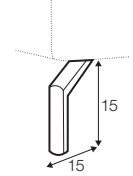

no. 119
metal chrome,
painted black