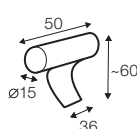

bench right / or left

corner 90° no. 1

extra dimensions

depth of seat

accessories

headrest with roll L-50

headrest with roll L-70

armrest A