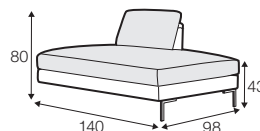

set 2 right / or left

3 seater left / or right

+ chaiselongue wide right / or left

set 10 right / or left

3 seater left / or right + corner 90° no. 1

+ bench right / or left

set 11 right / or left

2 seater left / or right + corner 90° no. 1

armchair wide
without armrests

2 seater left / or right

2 seater
without armrests

3 seater left / or right

3 seater
without armrests

chaiselongue
right / or left
available also as freestanding

chaiselongue wide
right / or left
available also as freestanding

bench right / or left

corner 90° no. 1

extra dimensions

depth of seat

accessories

headrest with roll L-50

headrest with roll L-70

armrest A