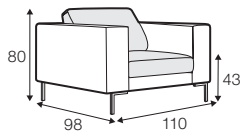

CLS classic

COVERS

FC fixed

SPECIAL

modular system

All drawings shown height with leg no. 47 H-16.

armchair

armchair wide

footstool 90x70

footstool 100x90

2 seater

3 seater

3XL seater divided

set 1 right / or left

2 seater left / or right

+ chaiselongue right / or left

set 2 right / or left

3 seater left / or right

+ chaiselongue wide right / or left

set 10 right / or left

3 seater left / or right + corner 90° no. 1

+ bench right / or left

set 11 right / or left

2 seater left / or right + corner 90° no. 1

bench right / or left

corner 90° no. 1

extra dimensions

depth of seat

accessories

headrest with roll L-50

headrest with roll L-70

armrest A