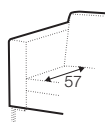

set 2 right / or left

3 seater left / or right

+ chaiselongue wide right / or left

set 10 right / or left

3 seater left / or right + corner 90° no. 1

+ bench right / or left

set 11 right / or left

2 seater left / or right + corner 90° no. 1

+ bench right / or left

example of leather cover

3 seater

modular system

elements of the modular system

armchair left / or right

armchair
without armrests

armchair wide left / or right

armchair wide
without armrests

2 seater left / or right

2 seater
without armrests

3 seater left / or right

3 seater
without armrests

chaiselongue
right / or left
available also as freestanding

chaiselongue wide
right / or left
available also as freestanding

bench right / or left

corner 90° no. 1

extra dimensions

depth of seat

accessories

headrest with roll L-50

headrest with roll L-70

armrest A