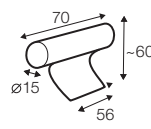

bench right / or left

corner 90° no. 1

extra dimensions

depth of seat

accessories

headrest with roll L-50

headrest with roll L-70

armrest A