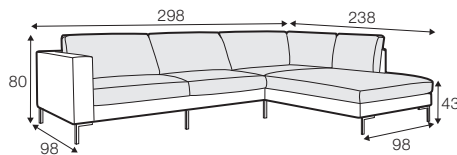

CLS classic

COVERS

FC fixed

SPECIAL

modular system

All drawings shown height with leg no. 47 H-16.

armchair

armchair wide

footstool 90x70

footstool 100x90

2 seater

3 seater

3XL seater divided

set 1 right / or left

2 seater left / or right

+ chaiselongue right / or left

set 2 right / or left

3 seater left / or right

+ chaiselongue wide right / or left

set 10 right / or left

3 seater left / or right + corner 90° no. 1

+ bench right / or left

set 11 right / or left

2 seater left / or right + corner 90° no. 1