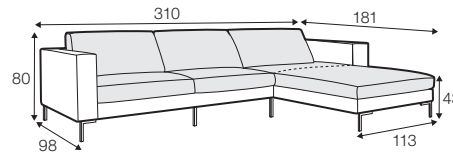

CLS classic

COVERS

FC fixed

SPECIAL

modular system

All drawings shown height with leg no. 47 H-16.

armchair

armchair wide

footstool 90x70

footstool 100x90

2 seater

3 seater

3XL seater divided

set 1 right / or left

2 seater left / or right

+ chaiselongue right / or left

set 2 right / or left

3 seater left / or right

+ chaiselongue wide right / or left

set 10 right / or left

3 seater left / or right + corner 90° no. 1

+ bench right / or left

set 11 right / or left

2 seater left / or right + corner 90° no. 1