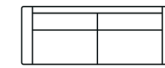

3 seater
with 1 arm (R)
Art. No.: 14357
A-H85 x D88 x W224cm
B-H85 x D88 x W214cm

Open end (L)
Art. No.: 14363
H85 x D152 x W90cm

Open end (R)
Art. No.: 14364
H85 x D152 x W90cm